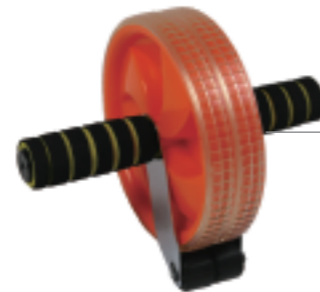

ATHAB11
AB Wheel

Dia meter of wheel: 22.5cm

ATHAB12
AB Wheel

Dia meter of wheel: 22.5cm

ATHAB13
AB Wheel

Dia meter of wheel: 28cm

ATHAB14
AB Wheel

ATHAB15
AB Wheel