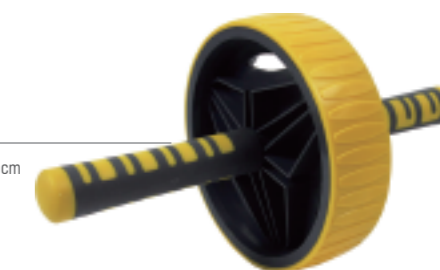

AB Wheel

ATHAB04

AB Wheel

ATHAB05

AB Wheel

ATHAB06

AB Wheel

Dia meter of wheel: 18.5cm