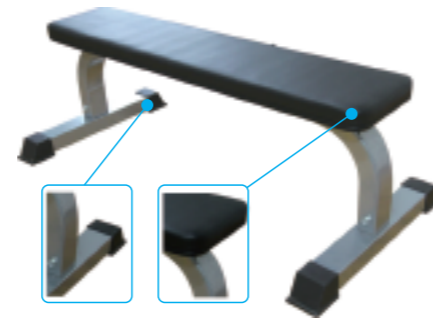

ATHS008
Flat Sit up Bench